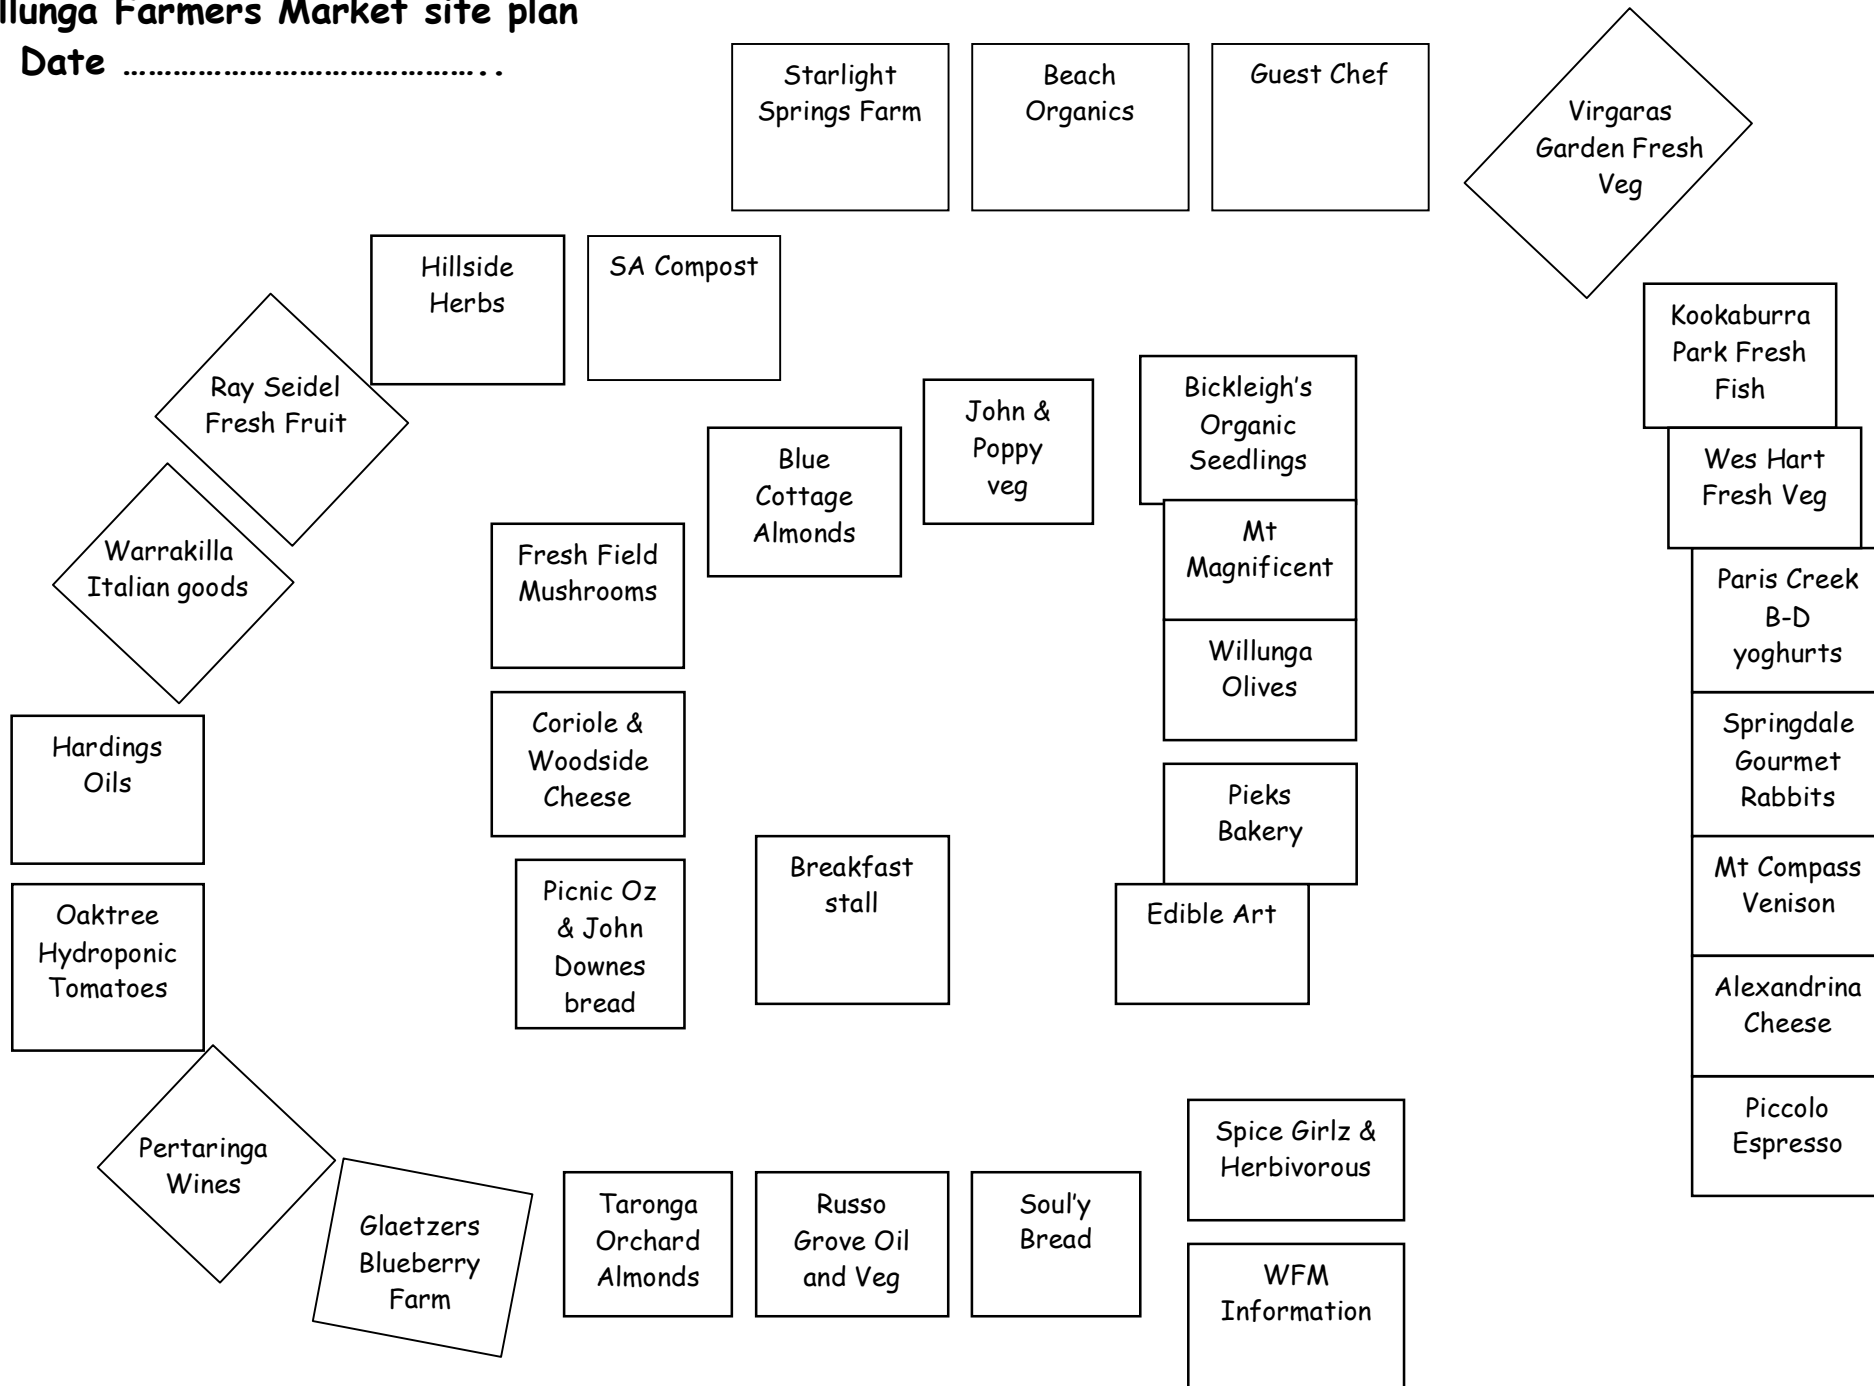

Willunga Farmers Market site plan

Date

ENTRANCE