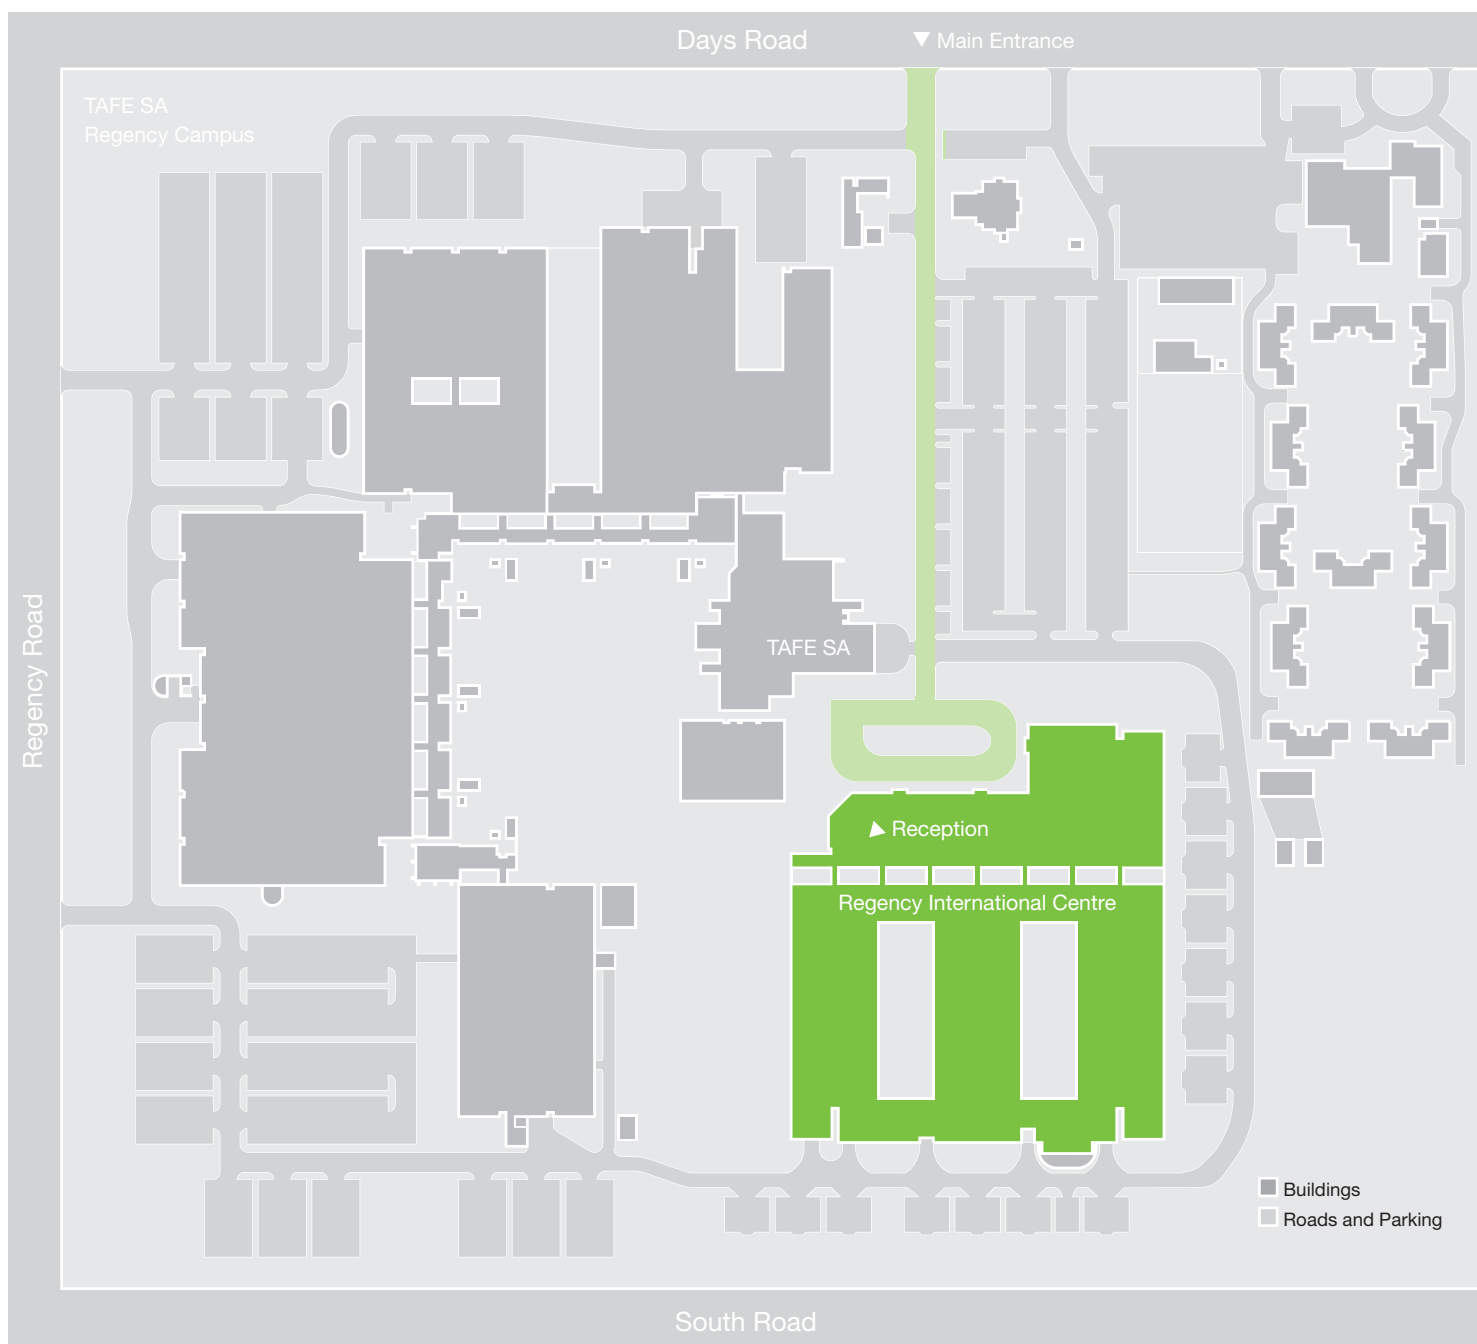

SOUTH AUSTRALIAN

Food Centre

Your first stop
for food business

Government
of South Australia

a South Australian Food Centre
Regency International Centre
Days Rd (Main Entrance)
Regency Park, SA 5010

p +61 8 8348 4095
f +61 8 8348 2484
e pirsa.safood@saugov.sa.gov.au
w www.safoodcentre.com